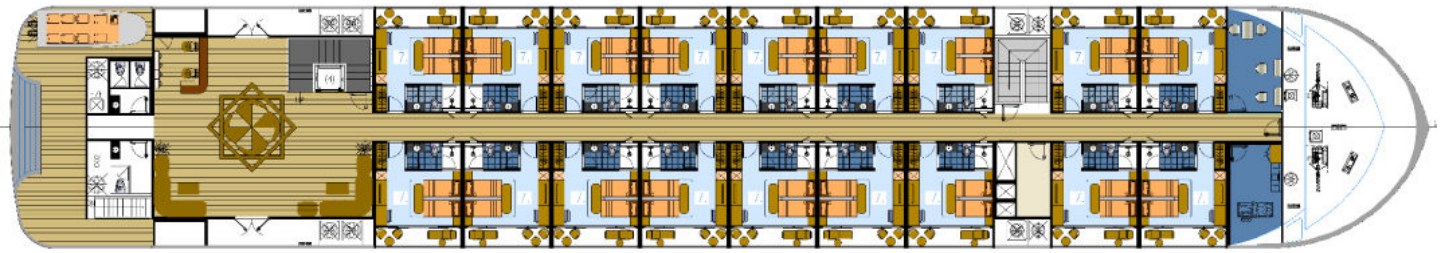

The Victoria Mekong Deck Plans

River Deck

The River Deck is home to the Bamboo Lobby and its exquisite Boutique, the Green Lotus Spa and 17 Deluxe Staterooms.

Panorama Deck

The Panorama Deck houses 16 Deluxe Staterooms, 2 VIP Suites and the Panoramic Claypot Restaurant.

Sun Deck

A host of leisure facilities can be found on the Sun Deck, including the Horizon Lounge Bar, the Infinity Swimming Pool and Pool Bar, as well as the Sanctuary Library & Games room, the Movie room and the Gym.