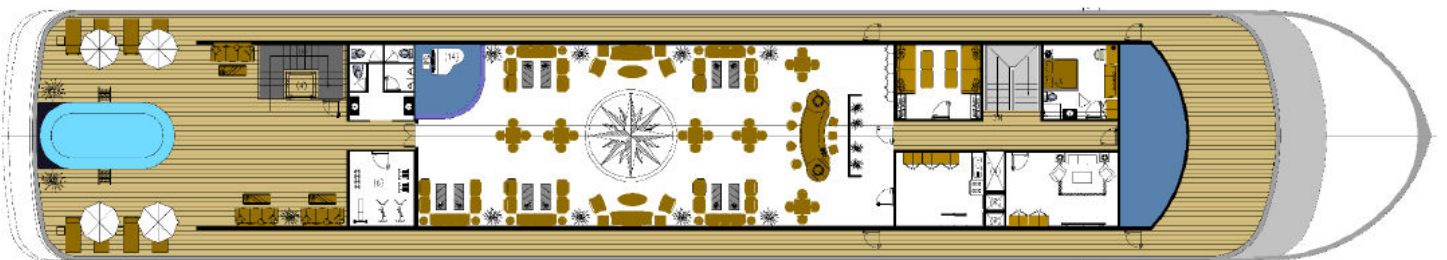

The Victoria Mekong Deck Plans

River Deck

The River Deck is home to the Bamboo Lobby and its exquisite Boutique, the Green Lotus Spa and 17 Deluxe Staterooms.

Panorama Deck

The Panorama Deck houses 16 Deluxe Staterooms, 2 VIP Suites and the Panoramic Claypot Restaurant.

Sun Deck

A host of leisure facilities can be found on the Sun Deck, including the Horizon Lounge Bar, the Infinity Swimming Pool and Pool Bar, as well as the Sanctuary Library & Games room, the Movie room and the Gym.