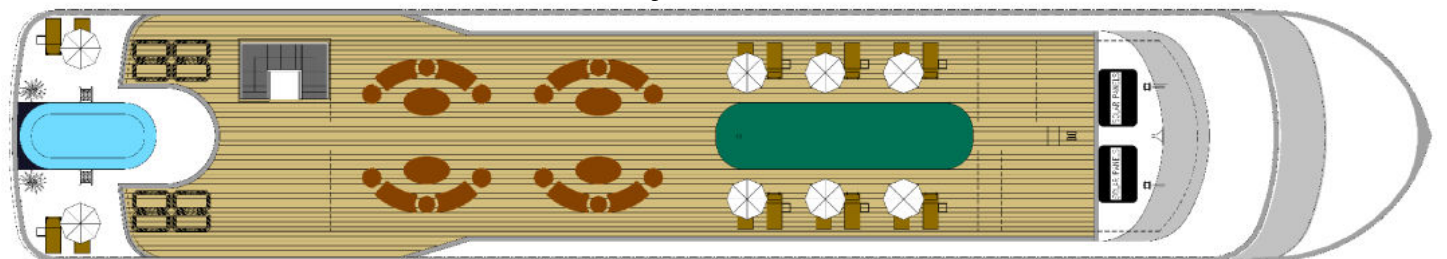

The Victoria Mekong Deck Plans

River Deck

The River Deck is home to the Bamboo Lobby and its exquisite Boutique, the Green Lotus Spa and 17 Deluxe Staterooms.

Panorama Deck

The Panorama Deck houses 16 Deluxe Staterooms, 2 VIP Suites and the Panoramic Claypot Restaurant.

Sun Deck

A host of leisure facilities can be found on the Sun Deck, including the Horizon Lounge Bar, the Infinity Swimming Pool and Pool Bar, as well as the Sanctuary Library & Games room, the Movie room and the Gym.

Sky Deck

Enjoy a round of mini-golf on the Sky Deck or simply take in sweeping, uninterrupted views in every direction from the comfort of your sun lounger.

[Call free on 0800 707 6229](tel:08007076229) or [enquire for Huge Extra Savings >>](#)