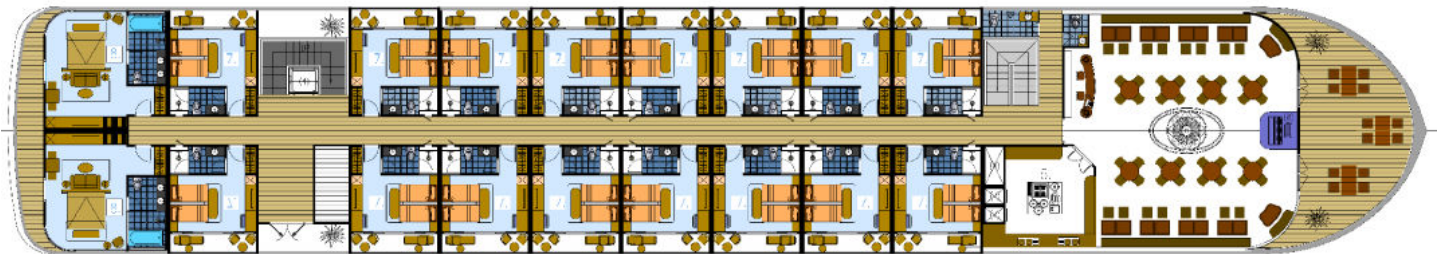

The Victoria Mekong Deck Plans

River Deck

The River Deck is home to the Bamboo Lobby and its exquisite Boutique, the Green Lotus Spa and 17 Deluxe Staterooms.

Panorama Deck

The Panorama Deck houses 16 Deluxe Staterooms, 2 VIP Suites and the Panoramic Claypot Restaurant.

Sun Deck

A host of leisure facilities can be found on the Sun Deck, including the Horizon Lounge Bar, the Infinity Swimming Pool and Pool Bar, as well as the Sanctuary Library & Games room, the Movie room and the Gym.