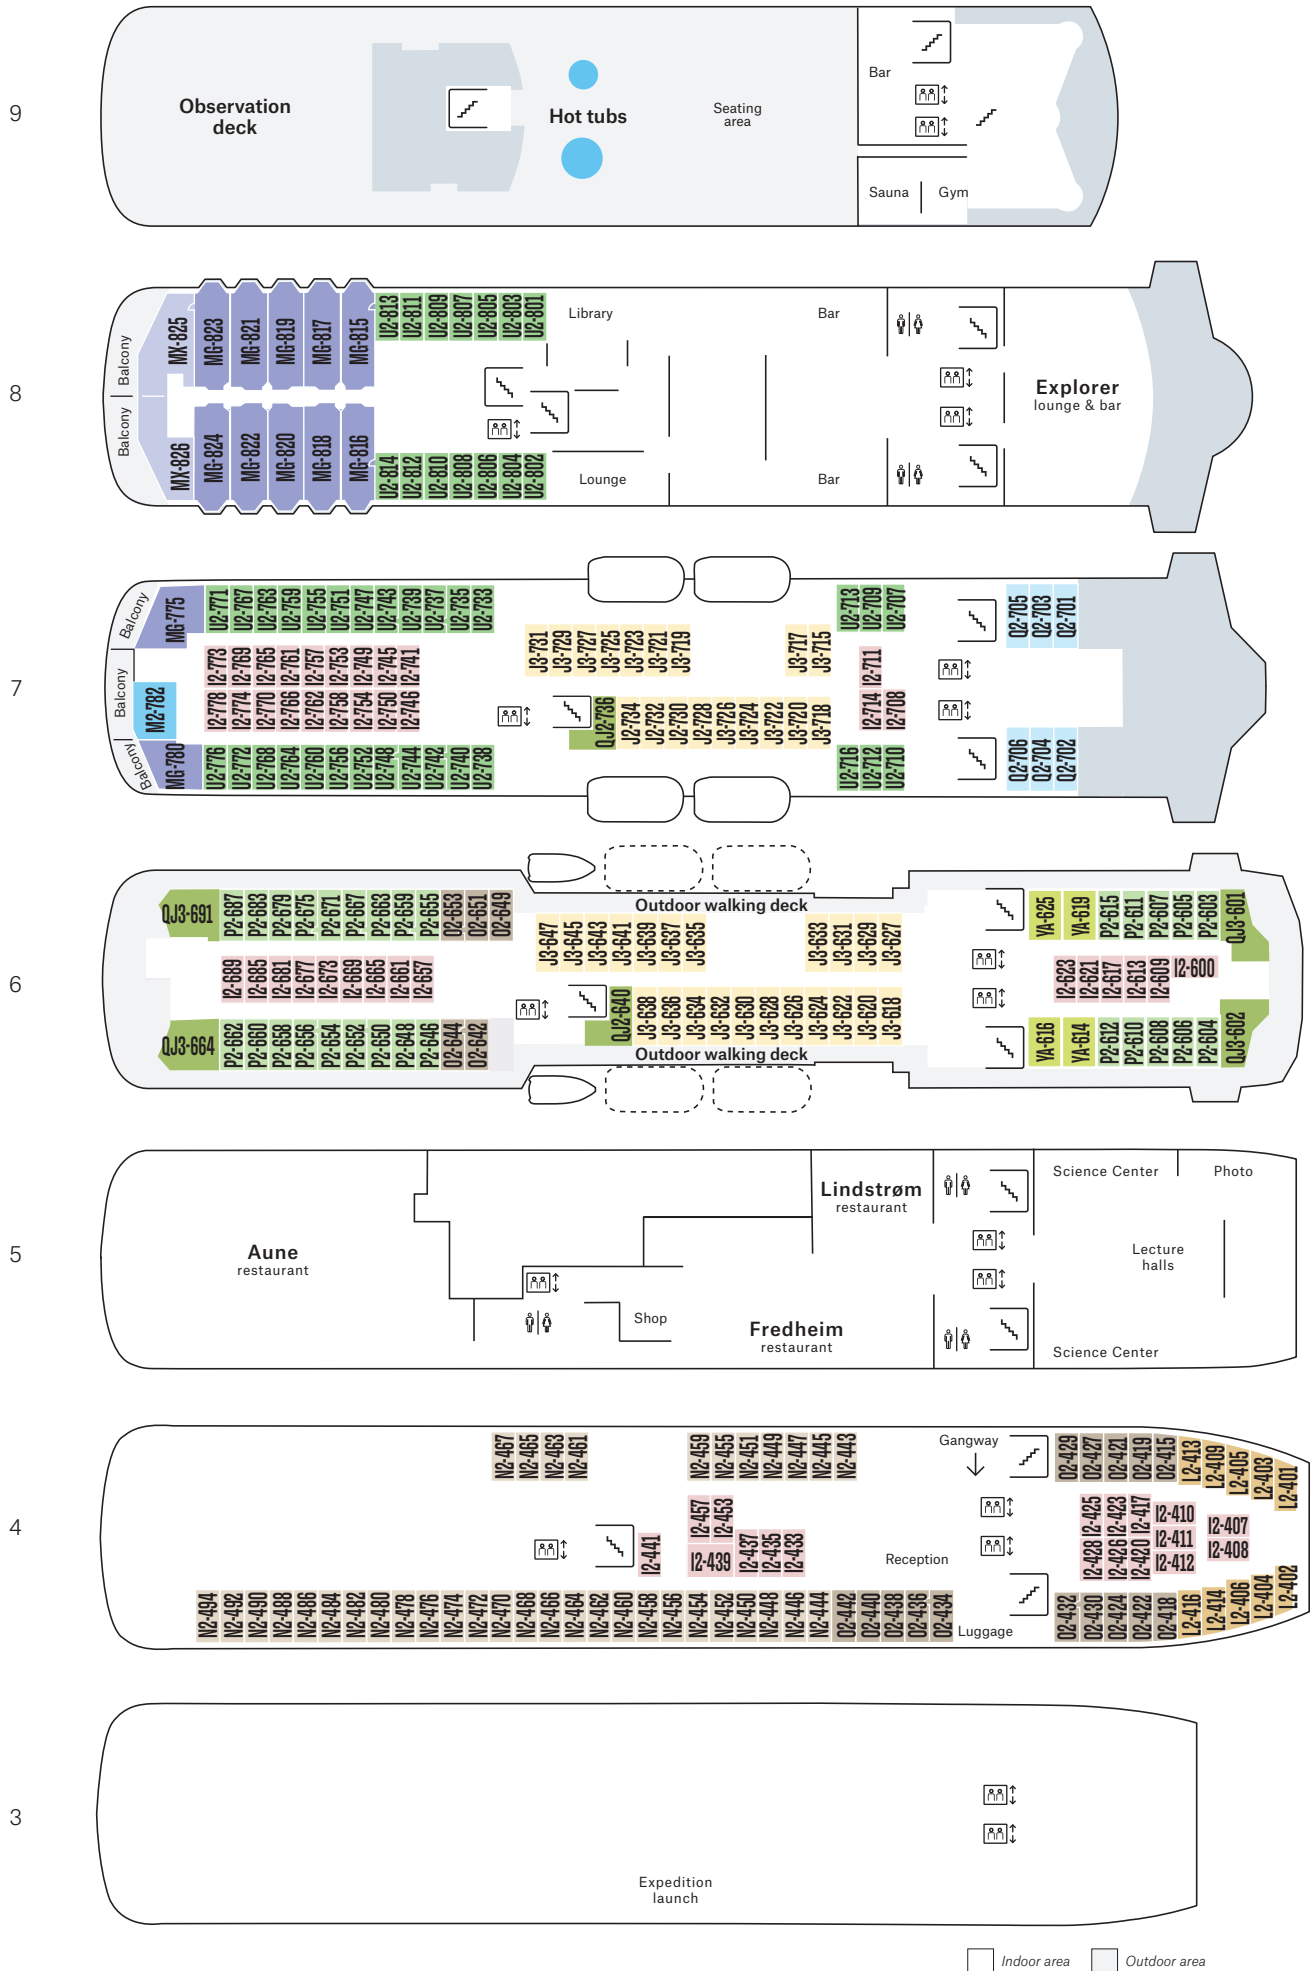

Deck

□ Indoor area □ Outdoor area