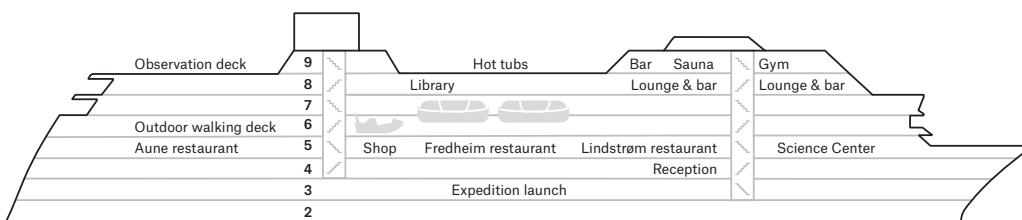

SHIP YARD: Fosen Mek. Verk. (N)
FLAG: Norway
YEAR OF CONSTRUCTION: 2003
GROSS TONNAGE: 16,140 t
CABINS: 266
OVERALL LENGTH: 135.75 m
BEAM: 21.5 m
SERVICE SPEED: 15 knots

	CATEGORY	DECK	SIZE (m²)	DESCRIPTION
EXPEDITION SUITES	MX Owner's suite	8	44	Two-room suite with double bed, bathtub, sofa bed, seating area, dining table, TV, espresso machine, kettle, minibar, private balcony.
	MG Grand suite	7, 8	26-35	One or two-room suite with double bed, sofa bed, seating area, TV, espresso machine, kettle, minibar, some with bathtub, bay window or private balcony.
	M Suite	7	23	One-room suite with double bed, sofa, TV, espresso machine, kettle, minibar, private balcony.
	Q Mini suite	7	14-16	One-room suite with double bed, sofa or seating area, TV, espresso machine, kettle, minibar.
ARCTIC SUPERIOR	QJ Outside cabin	6, 7	16-23	With limited/no view, double or separate beds, seating area, TV, kettle, minibar.
	YA Outside cabin	6	16	Separate beds, one of which converts into a sofa, table, TV, kettle. Adapted for guests with disabilities.
	U Outside cabin	7, 8	10-11	Separate beds, one of which converts into a sofa, some with table, TV, kettle.
	P Outside cabin	6	10-11	Separate beds, one of which converts into a sofa, TV, kettle.
POLAR OUTSIDE	O Outside cabin	4, 6	10-11	Separate beds, one of which converts into a sofa, TV, kettle.
	N Outside cabin	4	11-13	Separate beds, one of which converts into a sofas, TV, kettle.
	L Outside cabin	4	11	Some with limited/no view, separate beds, one of which converts into a sofa, portholes, TV, kettle.
POLAR INSIDE	J Outside cabin	6, 7	11	With limited/no view, separate beds, one of which converts into a sofa, TV, kettle.
	I Inside cabin	4, 6, 7	9-11	Separate beds, one of which doubles as a sofa, TV, kettle.

Subject to change.