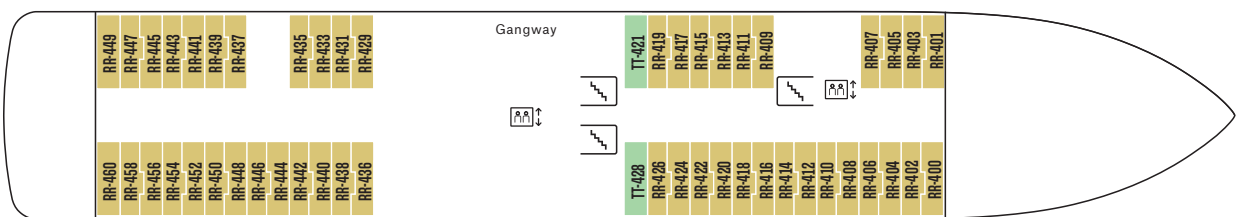

Below: Infinity pool and hot tubs. Right: Polar Outside cabin.

©OSCAR FARRERA

©AGURTXANE CONCELLON

SHIP YARD: Kleven Verft (N)
FLAG: Norway
YEAR OF CONSTRUCTION: 2019
GROSS TONNAGE: 20,889 t
CABINS: 265
OVERALL LENGTH: 140 m
BEAM: 23.6 m
SERVICE SPEED: 15 knots

Deck

11

10

9

8

7

6

5

4

3

□ Indoor area □ Outdoor area