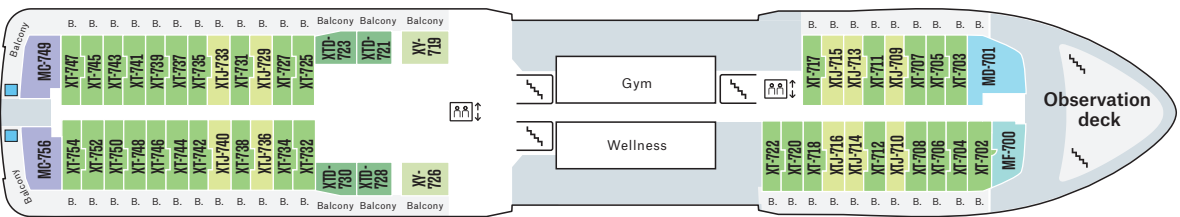

Below: Infinity pool and hot tubs. Right: Polar Outside cabin.

©OSCAR FARRERA

©AGURTXANE CONCELLON

SHIP YARD: Kleven Verft (N)
FLAG: Norway
YEAR OF CONSTRUCTION: 2019
GROSS TONNAGE: 20,889 t
CABINS: 265
OVERALL LENGTH: 140 m
BEAM: 23.6 m
SERVICE SPEED: 15 knots

Cabins MD-701, XY-719, XY-726, TY-533 and TY-540 are adapted for guests with disabilities. These cabins may also be available for general booking. Please note: cabins with flexible sleeping arrangements have double beds as standard. To order twin beds, you must notify Hurtigruten at time of booking. Subject to change.

Deck

11

10

9

8

7

6

5

4

3

□ Indoor area □ Outdoor area