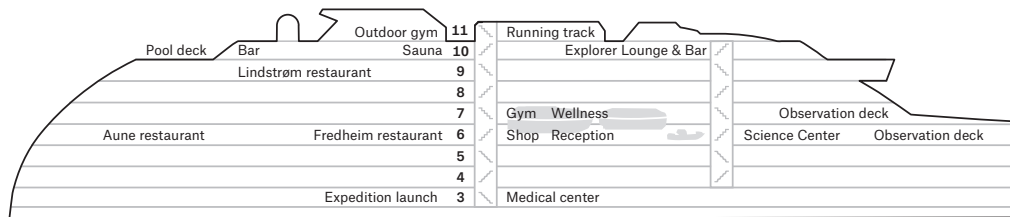

Below: Infinity pool and hot tubs. Right: Polar Outside cabin.

©OSCAR FARRERA

©AGURTXANE CONCELLON

SHIP YARD: Kleven Verft (N)
FLAG: Norway
YEAR OF CONSTRUCTION: 2019
GROSS TONNAGE: 20,889 t
CABINS: 265
OVERALL LENGTH: 140 m
BEAM: 23.6 m
SERVICE SPEED: 15 knots