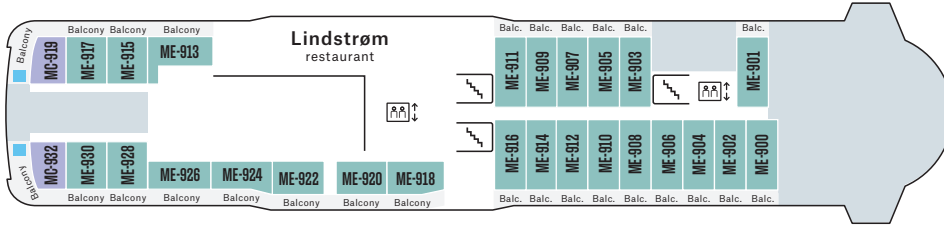

Below: Infinity pool and hot tubs. Right: Polar Outside cabin.

©OSCAR FARRERA

©AGURTXANE CONCELLON

SHIP YARD: Kleven Verft (N)
FLAG: Norway
YEAR OF CONSTRUCTION: 2019
GROSS TONNAGE: 20,889 t
CABINS: 265
OVERALL LENGTH: 140 m
BEAM: 23.6 m
SERVICE SPEED: 15 knots

Deck

11

10

9

8

7

6

5

4

3

□ Indoor area □ Outdoor area