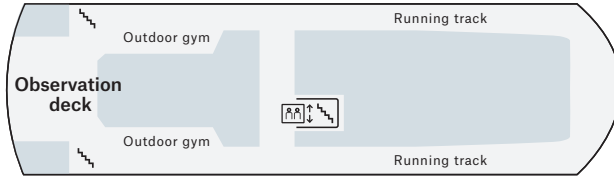

Deck

11

10

9

8

7

6

5

4

3

□ Indoor area □ Outdoor area