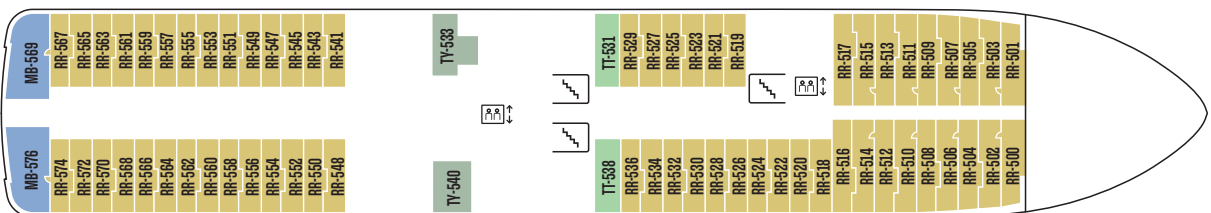

Below: Infinity pool and hot tubs. Right: Polar Outside cabin.

©OSCAR FARRERA

©AGURTXANE CONCELLON

SHIP YARD: Kleven Verft (N)
FLAG: Norway
YEAR OF CONSTRUCTION: 2019
GROSS TONNAGE: 20,889 t
CABINS: 265
OVERALL LENGTH: 140 m
BEAM: 23.6 m
SERVICE SPEED: 15 knots

Deck

11

10

9

8

7

6

5

4

3

□ Indoor area □ Outdoor area