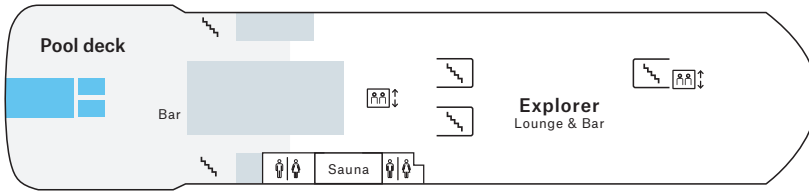

Deck

11

10

9

8

7

6

5

4

3

□ Indoor area □ Outdoor area