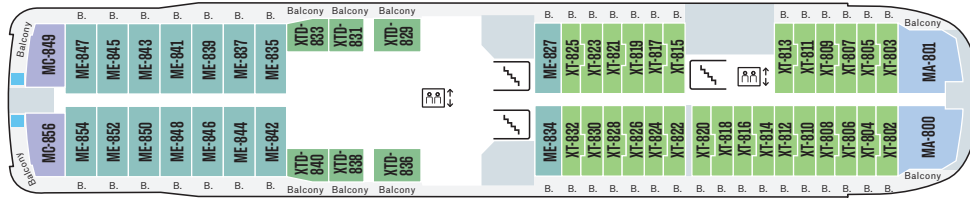

Below: Infinity pool and hot tubs. Right: Polar Outside cabin.

©OSCAR FARRERA

©AGURTXANE CONCELLON

SHIP YARD: Kleven Verft (N)
FLAG: Norway
YEAR OF CONSTRUCTION: 2019
GROSS TONNAGE: 20,889 t
CABINS: 265
OVERALL LENGTH: 140 m
BEAM: 23.6 m
SERVICE SPEED: 15 knots

Deck

11

10

9

8

7

6

5

4

3

□ Indoor area □ Outdoor area