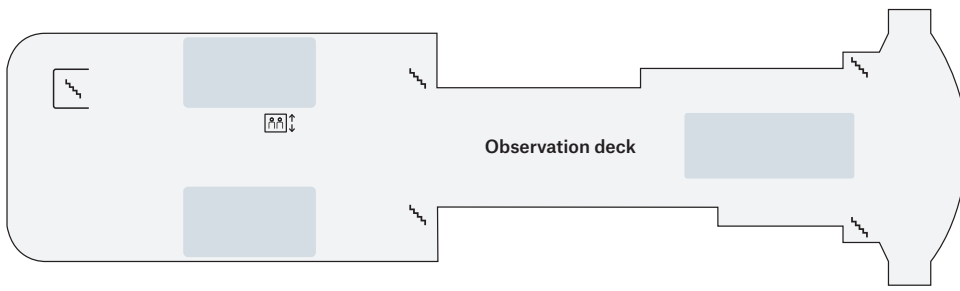

Deck

8

7

6

5

4

3

□ Indoor area   □ Outdoor area