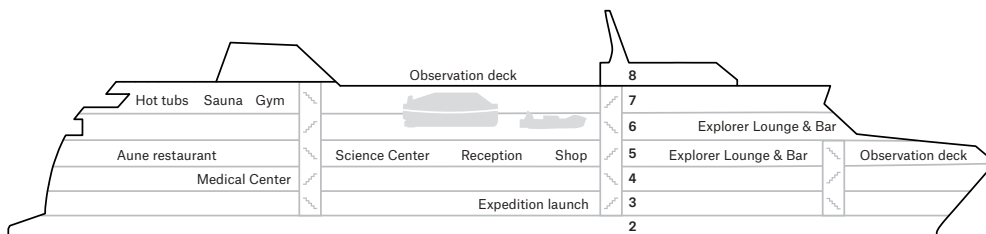

SHIP YARD: Estaleiro Navais de Viana do Castelo (POR)
FLAG: Norway
YEAR OF CONSTRUCTION: 2009, rebuilt 2016
GROSS TONNAGE: 7 344
CABINS: 90
OVERALL LENGTH: 100.54 m
BEAM: 18 m
SERVICE SPEED: 15 knots

	CATEGORY	DECK	SIZE (m²)	DESCRIPTION
EXPEDITION SUITES	MX Owner's suite	6	32-33 m²	Two rooms, with double bed, seating area, TV, kettle, minibar, stereo, private balcony.
	MG Grand suite	6	28-29 m²	One room, seating area and double bed, TV, kettle, minibar, private balcony.
	Q Mini suite	4	16-23 m²	One room with double bed, TV, kettle.
ARCTIC SUPERIOR	U Outside cabin	6, 7	11-14 m²	Double bed, table, TV, kettle.
	P Outside cabin	7	14-15 m²	Double bed, TV, kettle. Partly obstructed view.
	YA Outside cabin	6	18 m²	Double bed, TV, kettle. Limited/no view. Adapted for guests with disabilities.
	QJ Outside cabin	6	14-18 m²	Double bed, TV, kettle. Limited/no view.
POLAR OUTSIDE	O Outside cabin	4	13-14 m²	Double bed, TV. Cabin 413 with twin bed, one pullman and TV.
	A Outside cabin	4	9-13 m²	Upper and lower berths, TV.
	J Outside cabin	6, 7	11-12 m²	Double bed, TV, limited/no view.
	AJ Outside cabin	6	9 m²	Upper and lower berths, TV, limited view.
POLAR INSIDE	K Superior inside cabin	4, 6, 7	15-20 m²	Double bed, TV.
	I Inside cabin	4	9-14 m²	Double bed, TV.

Cabins 614 and 632 are adapted for guests with disabilities. Subject to change.