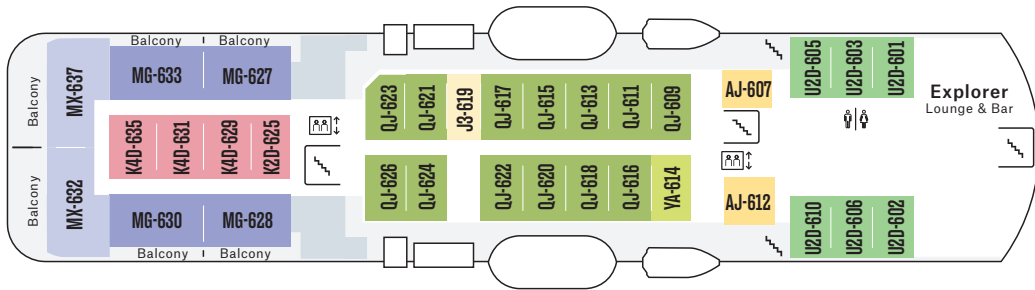

	CATEGORY	DECK	SIZE (m ²)	DESCRIPTION
EXPEDITION SUITES	MX Owner's suite	6	32-33 m ²	Two rooms, with double bed, seating area, TV, kettle, minibar, stereo, private balcony.
	MG Grand suite	6	28-29 m ²	One room, seating area and double bed, TV, kettle, minibar, private balcony.
	Q Mini suite	4	16-23 m ²	One room with double bed, TV, kettle.
ARCTIC SUPERIOR	U Outside cabin	6, 7	11-14 m ²	Double bed, table, TV, kettle.
	P Outside cabin	7	14-15 m ²	Double bed, TV, kettle. Partly obstructed view.
	YA Outside cabin	6	18 m ²	Double bed, TV, kettle. Limited/no view. Adapted for guests with disabilities.
	QJ Outside cabin	6	14-18 m ²	Double bed, TV, kettle. Limited/no view.
POLAR OUTSIDE	O Outside cabin	4	13-14 m ²	Double bed, TV. Cabin 413 with twin bed, one pullman and TV.
	A Outside cabin	4	9-13 m ²	Upper and lower berths, TV.
	J Outside cabin	6, 7	11-12 m ²	Double bed, TV, limited/no view.
	AJ Outside cabin	6	9 m ²	Upper and lower berths, TV, limited view.
POLAR INSIDE	K Superior inside cabin	4, 6, 7	15-20 m ²	Double bed, TV.
	I Inside cabin	4	9-14 m ²	Double bed, TV.

Cabins 614 and 632 are adapted for guests with disabilities. Subject to change.

Deck

8

7

6

5

4

3

□ Indoor area □ Outdoor area