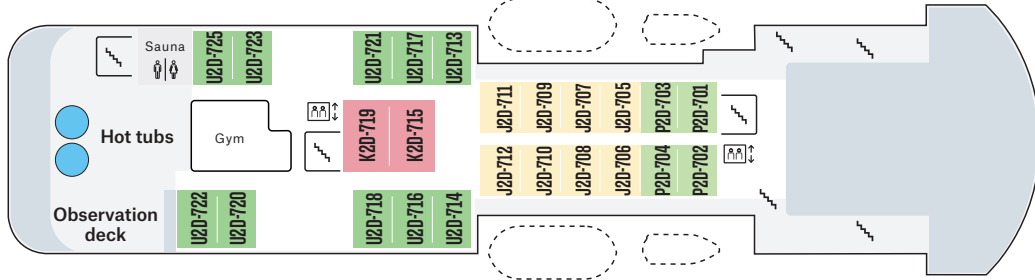

	CATEGORY	DECK	SIZE (m ²)	DESCRIPTION
EXPEDITION SUITES	MX Owner's suite	6	32-33 m ²	Two rooms, with double bed, seating area, TV, kettle, minibar, stereo, private balcony.
	MG Grand suite	6	28-29 m ²	One room, seating area and double bed, TV, kettle, minibar, private balcony.
	Q Mini suite	4	16-23 m ²	One room with double bed, TV, kettle.
ARCTIC SUPERIOR	U Outside cabin	6, 7	11-14 m ²	Double bed, table, TV, kettle.
	P Outside cabin	7	14-15 m ²	Double bed, TV, kettle. Partly obstructed view.
	YA Outside cabin	6	18 m ²	Double bed, TV, kettle. Limited/no view. Adapted for guests with disabilities.
	QJ Outside cabin	6	14-18 m ²	Double bed, TV, kettle. Limited/no view.
POLAR OUTSIDE	O Outside cabin	4	13-14 m ²	Double bed, TV. Cabin 413 with twin bed, one pullman and TV.
	A Outside cabin	4	9-13 m ²	Upper and lower berths, TV.
	J Outside cabin	6, 7	11-12 m ²	Double bed, TV, limited/no view.
	AJ Outside cabin	6	9 m ²	Upper and lower berths, TV, limited view.
POLAR INSIDE	K Superior inside cabin	4, 6, 7	15-20 m ²	Double bed, TV.
	I Inside cabin	4	9-14 m ²	Double bed, TV.

Cabins 614 and 632 are adapted for guests with disabilities. Subject to change.

Deck

8

7

6

5

4

3