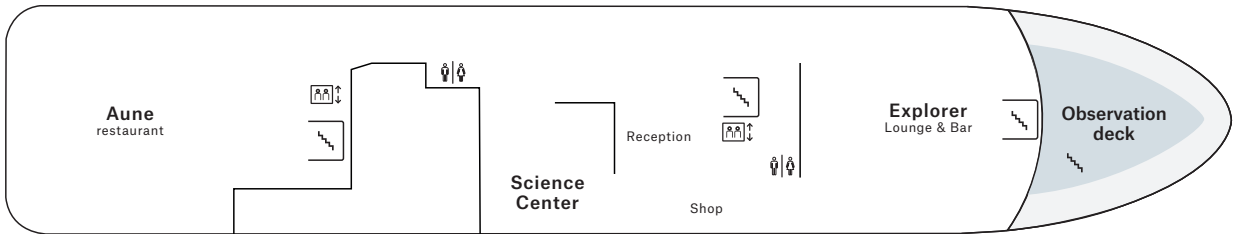

Deck

8

7

6

5

4

3

□ Indoor area   □ Outdoor area